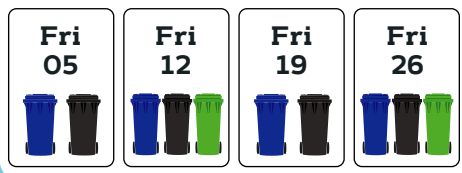

Recycling and waste collection calendar May - October 2019

Your collection day is **Friday**

Please make sure your recycling and waste bins are placed at the boundary of your property where it meets the public highway where the handles facing the road by **6am on your collection day**.

May 2019

June 2019

July 2019

August 2019

September 2019

October 2019

For more information, visit: www.barnet.gov.uk/recycling
For bin collection updates, visit: www.barnet.gov.uk/bincollectionupdates
If your bin has not been collected, please wait until 10pm on your collection day before reporting a missed collection.