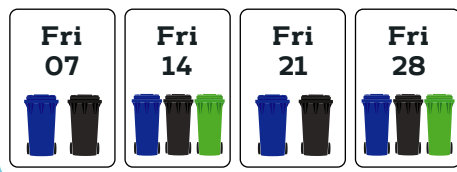

Recycling and waste collection calendar May - October 2019

Your collection day is **Friday**

Please make sure your recycling and waste bins are placed at the boundary of your property where it meets the public highway where the handles facing the road by **6am on your collection day**.

May 2019

June 2019

July 2019

August 2019

September 2019

October 2019

For more information, visit: www.barnet.gov.uk/recycling
For bin collection updates, visit: www.barnet.gov.uk/bincollectionupdates
If your bin has not been collected, please wait until 10pm on your collection day before reporting a missed collection.