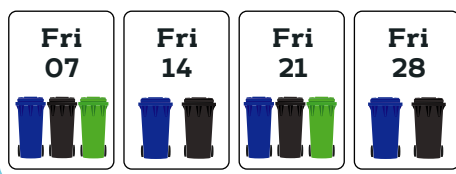

Recycling and waste collection calendar May - October 2019

Your collection day is **Friday**

Please make sure your recycling and waste bins are placed at the boundary of your property where it meets the public highway with the handles facing the road by **6am on your collection day**.

May 2019

June 2019

July 2019

August 2019

September 2019

October 2019

For more information, visit: www.barnet.gov.uk/recycling
For bin collection updates, visit: www.barnet.gov.uk/bincollectionupdates
If your bin has not been collected, please wait until 10pm on your collection day before reporting a missed collection.