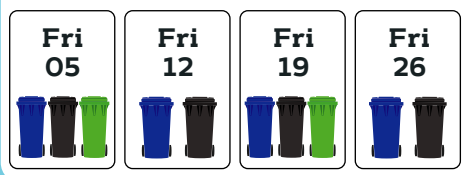

Recycling and waste collection calendar May - October 2019

Your collection day is **Friday**

Please make sure your recycling and waste bins are placed at the boundary of your property where it meets the public highway with the handles facing the road by **6am on your collection day**.

May 2019

June 2019

July 2019

August 2019

September 2019

October 2019

For more information, visit: www.barnet.gov.uk/recycling
For bin collection updates, visit: www.barnet.gov.uk/bincollectionupdates
If your bin has not been collected, please wait until 10pm on your collection day before reporting a missed collection.