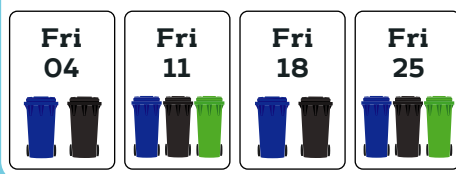

May 2019

June 2019

July 2019

August 2019

September 2019

October 2019

For more information, visit: www.barnet.gov.uk/recycling
For bin collection updates, visit: www.barnet.gov.uk/bincollectionupdates
If your bin has not been collected, please wait until 10pm on your collection day before reporting a missed collection.