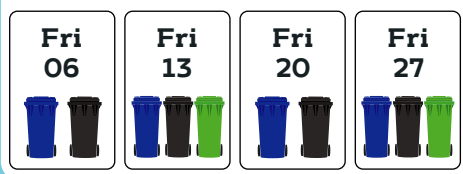

May 2019

June 2019

July 2019

August 2019

September 2019

October 2019

For more information, visit: www.barnet.gov.uk/recycling
For bin collection updates, visit: www.barnet.gov.uk/bincollectionupdates
If your bin has not been collected, please wait until 10pm on your collection day before reporting a missed collection.