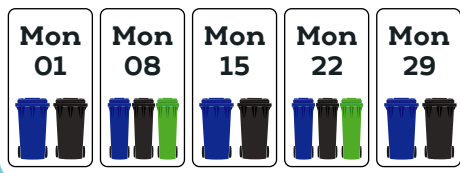

Recycling and waste collection calendar May - October 2019

Your collection day is **Monday**

Please make sure your recycling and waste bins are placed at the boundary of your property where it meets the public highway with the handles facing the road by **6am on your collection day**.

May 2019

June 2019

July 2019

August 2019

September 2019

October 2019

For more information, visit: www.barnet.gov.uk/recycling

For bin collection updates, visit: www.barnet.gov.uk/bincollectionupdates

If your bin has not been collected, please wait until 10pm on your collection day before reporting a missed collection.