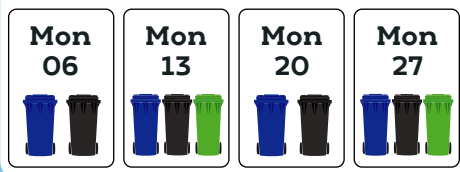

Recycling and waste collection calendar May - October 2019

Your collection day is **Monday**

Please make sure your recycling and waste bins are placed at the boundary of your property where it meets the public highway with the handles facing the road by **6am on your collection day**.

May 2019

June 2019

July 2019

August 2019

September 2019

October 2019

For more information, visit: www.barnet.gov.uk/recycling

For bin collection updates, visit: www.barnet.gov.uk/bincollectionupdates

If your bin has not been collected, please wait until 10pm on your collection day before reporting a missed collection.