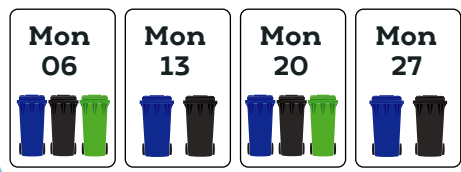

Recycling and waste collection calendar May - October 2019

Your collection day is **Monday**

Please make sure your recycling and waste bins are placed at the boundary of your property where it meets the public highway with the handles facing the road by **6am on your collection day**.

May 2019

June 2019

July 2019

August 2019

September 2019

October 2019

For more information, visit: www.barnet.gov.uk/recycling

For bin collection updates, visit: www.barnet.gov.uk/bincollectionupdates

If your bin has not been collected, please wait until 10pm on your collection day before reporting a missed collection.