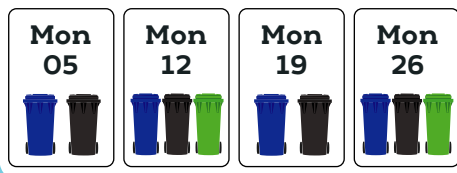

August 2019