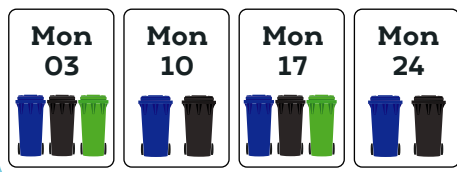

Recycling and waste collection calendar May - October 2019

Your collection day is **Monday**

Please make sure your recycling and waste bins are placed at the boundary of your property where it meets the public highway with the handles facing the road by **6am on your collection day**.

May 2019

June 2019

July 2019

August 2019

September 2019

October 2019

For more information, visit: www.barnet.gov.uk/recycling

For bin collection updates, visit: www.barnet.gov.uk/bincollectionupdates

If your bin has not been collected, please wait until 10pm on your collection day before reporting a missed collection.