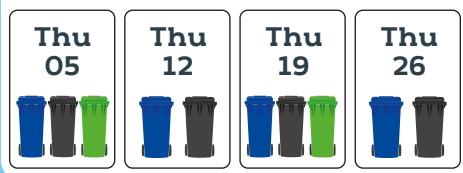

May 2019

June 2019

July 2019

August 2019

September 2019

October 2019

For more information, visit: www.barnet.gov.uk/recycling
For bin collection updates, visit: www.barnet.gov.uk/bincollectionupdates
If your bin has not been collected, please wait until 10pm on your collection day before reporting a missed collection.