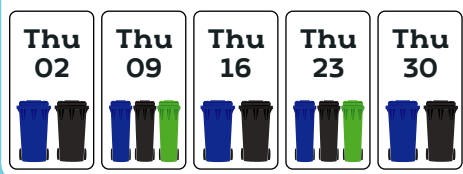

Recycling and waste collection calendar May - October 2019

Your collection day is **Thursday**

Please make sure your recycling and waste bins are placed at the boundary of your property where it meets the public highway with the handles facing the road by **6am on your collection day**.

May 2019

June 2019

July 2019

August 2019

September 2019

October 2019

For more information, visit: www.barnet.gov.uk/recycling
For bin collection updates, visit: www.barnet.gov.uk/bincollectionupdates
If your bin has not been collected, please wait until 10pm on your collection day before reporting a missed collection.