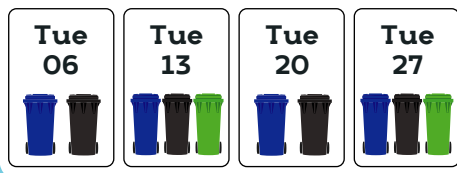

May 2019

June 2019

July 2019

August 2019

September 2019

October 2019

For more information, visit: www.barnet.gov.uk/recycling
For bin collection updates, visit: www.barnet.gov.uk/bincollectionupdates
If your bin has not been collected, please wait until 10pm on your collection day before reporting a missed collection.