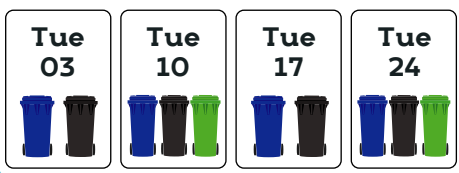

May 2019

June 2019

July 2019

August 2019

September 2019

October 2019

For more information, visit: www.barnet.gov.uk/recycling
For bin collection updates, visit: www.barnet.gov.uk/bincollectionupdates
If your bin has not been collected, please wait until 10pm on your collection day before reporting a missed collection.