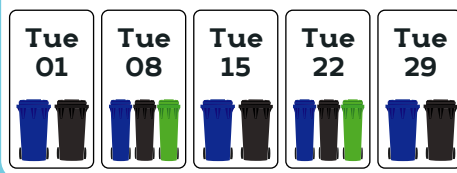

May 2019

June 2019

July 2019

August 2019

September 2019

October 2019

For more information, visit: www.barnet.gov.uk/recycling
For bin collection updates, visit: www.barnet.gov.uk/bincollectionupdates
If your bin has not been collected, please wait until 10pm on your collection day before reporting a missed collection.