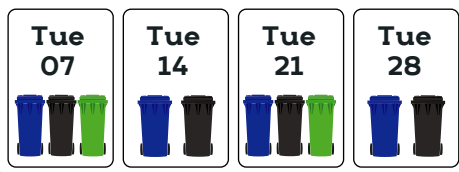

Recycling and waste collection calendar May - October 2019

Your collection day is **Tuesday**

Please make sure your recycling and waste bins are placed at the boundary of your property where it meets the public highway with the handles facing the road by **6am on your collection day**.

May 2019

June 2019

July 2019

August 2019

September 2019

October 2019

For more information, visit: www.barnet.gov.uk/recycling
For bin collection updates, visit: www.barnet.gov.uk/bincollectionupdates
If your bin has not been collected, please wait until 10pm on your collection day before reporting a missed collection.