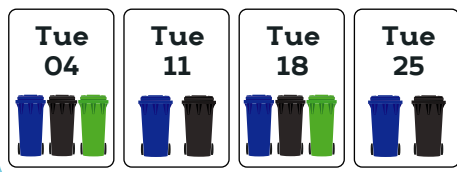

Recycling and waste collection calendar May - October 2019

Your collection day is **Tuesday**

Please make sure your recycling and waste bins are placed at the boundary of your property where it meets the public highway with the handles facing the road by **6am on your collection day**.

May 2019

June 2019

July 2019

August 2019

September 2019

October 2019

For more information, visit: www.barnet.gov.uk/recycling
For bin collection updates, visit: www.barnet.gov.uk/bincollectionupdates
If your bin has not been collected, please wait until 10pm on your collection day before reporting a missed collection.