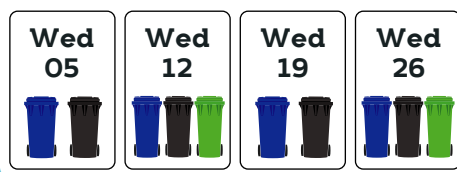

Recycling and waste collection calendar May - October 2019

Your collection day is **Wednesday**

Please make sure your recycling and waste bins are placed at the boundary of your property where it meets the public highway with the handles facing the road by **6am on your collection day**.

May 2019

June 2019

July 2019

August 2019

September 2019

October 2019

For more information, visit: www.barnet.gov.uk/recycling
For bin collection updates, visit: www.barnet.gov.uk/bincollectionupdates
If your bin has not been collected, please wait until 10pm on your collection day before reporting a missed collection.