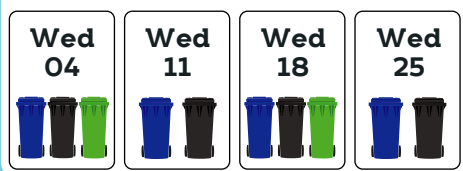

May 2019

June 2019

July 2019

August 2019

September 2019

October 2019

For more information, visit: www.barnet.gov.uk/recycling
For bin collection updates, visit: www.barnet.gov.uk/bincollectionupdates
If your bin has not been collected, please wait until 10pm on your collection day before reporting a missed collection.