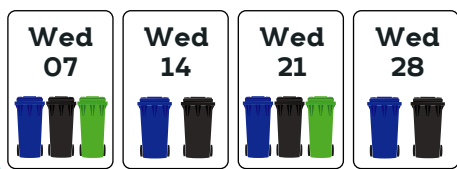

May 2019

June 2019

July 2019

August 2019

September 2019

October 2019

For more information, visit: www.barnet.gov.uk/recycling
For bin collection updates, visit: www.barnet.gov.uk/bincollectionupdates
If your bin has not been collected, please wait until 10pm on your collection day before reporting a missed collection.