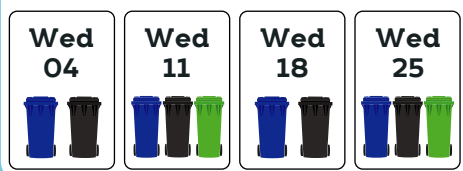

May 2019

June 2019

July 2019

August 2019

September 2019

October 2019

For more information, visit: www.barnet.gov.uk/recycling
For bin collection updates, visit: www.barnet.gov.uk/bincollectionupdates
If your bin has not been collected, please wait until 10pm on your collection day before reporting a missed collection.