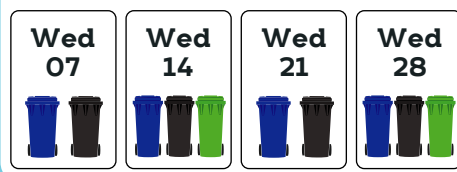

May 2019

June 2019

July 2019

August 2019

September 2019

October 2019

For more information, visit: www.barnet.gov.uk/recycling
For bin collection updates, visit: www.barnet.gov.uk/bincollectionupdates
If your bin has not been collected, please wait until 10pm on your collection day before reporting a missed collection.