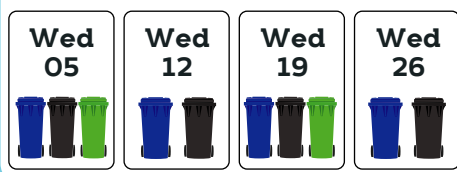

Recycling and waste collection calendar May - October 2019

Your collection day is **Wednesday**

Please make sure your recycling and waste bins are placed at the boundary of your property where it meets the public highway with the handles facing the road by **6am on your collection day**.

May 2019

June 2019

July 2019

August 2019

September 2019

October 2019

For more information, visit: www.barnet.gov.uk/recycling
For bin collection updates, visit: www.barnet.gov.uk/bincollectionupdates
If your bin has not been collected, please wait until 10pm on your collection day before reporting a missed collection.