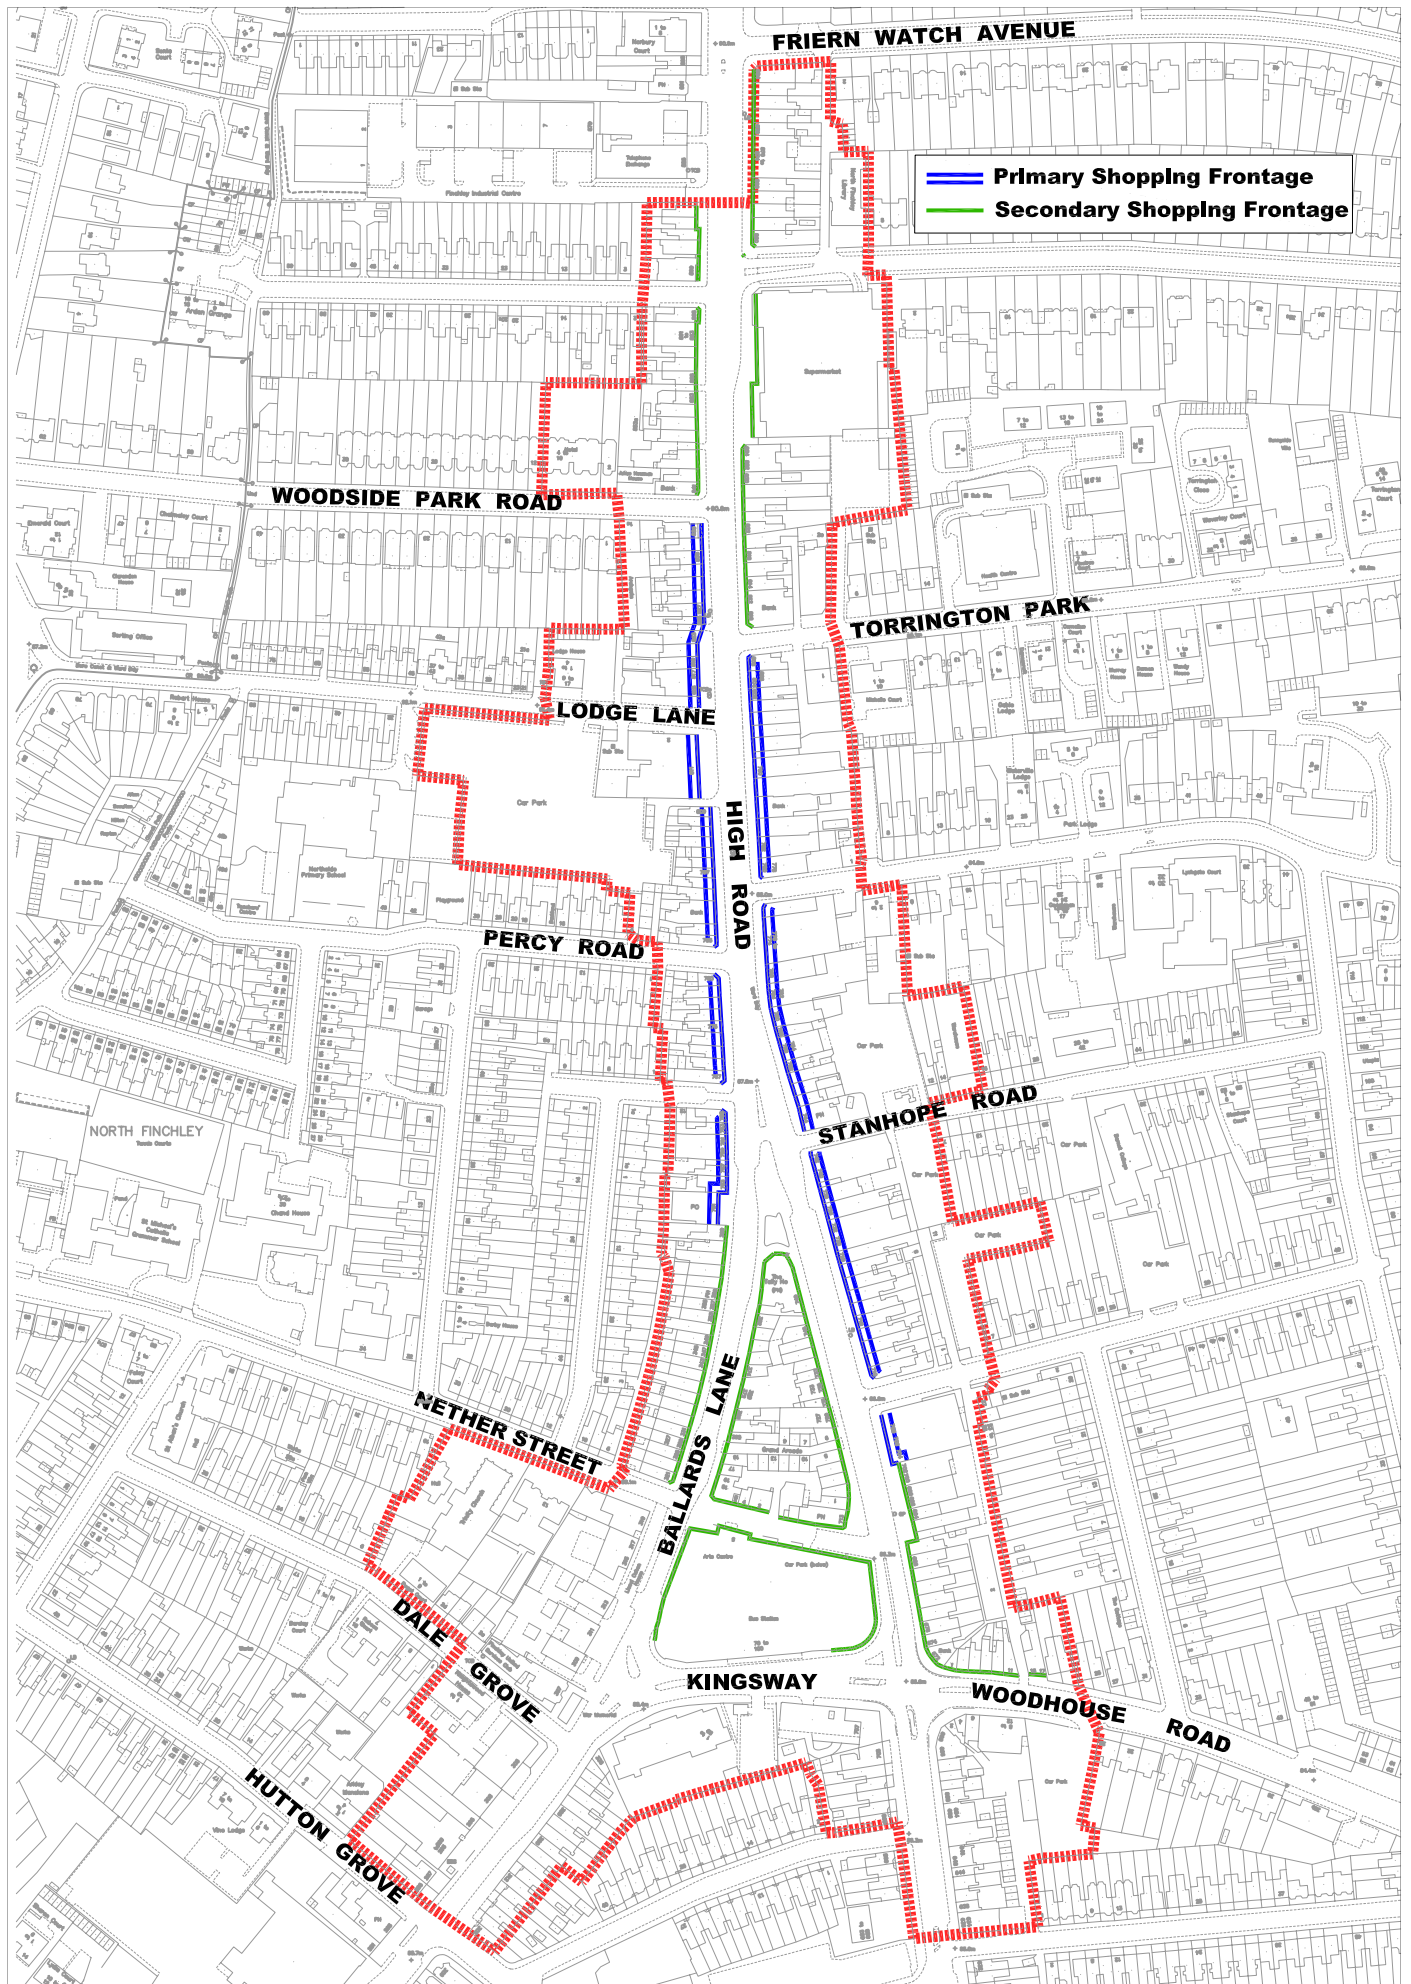

Map No. 9 London Borough of Barnet. Proposed Alterations to Proposals Map (Adopted 2006)

North Finchley Town Centre Boundary