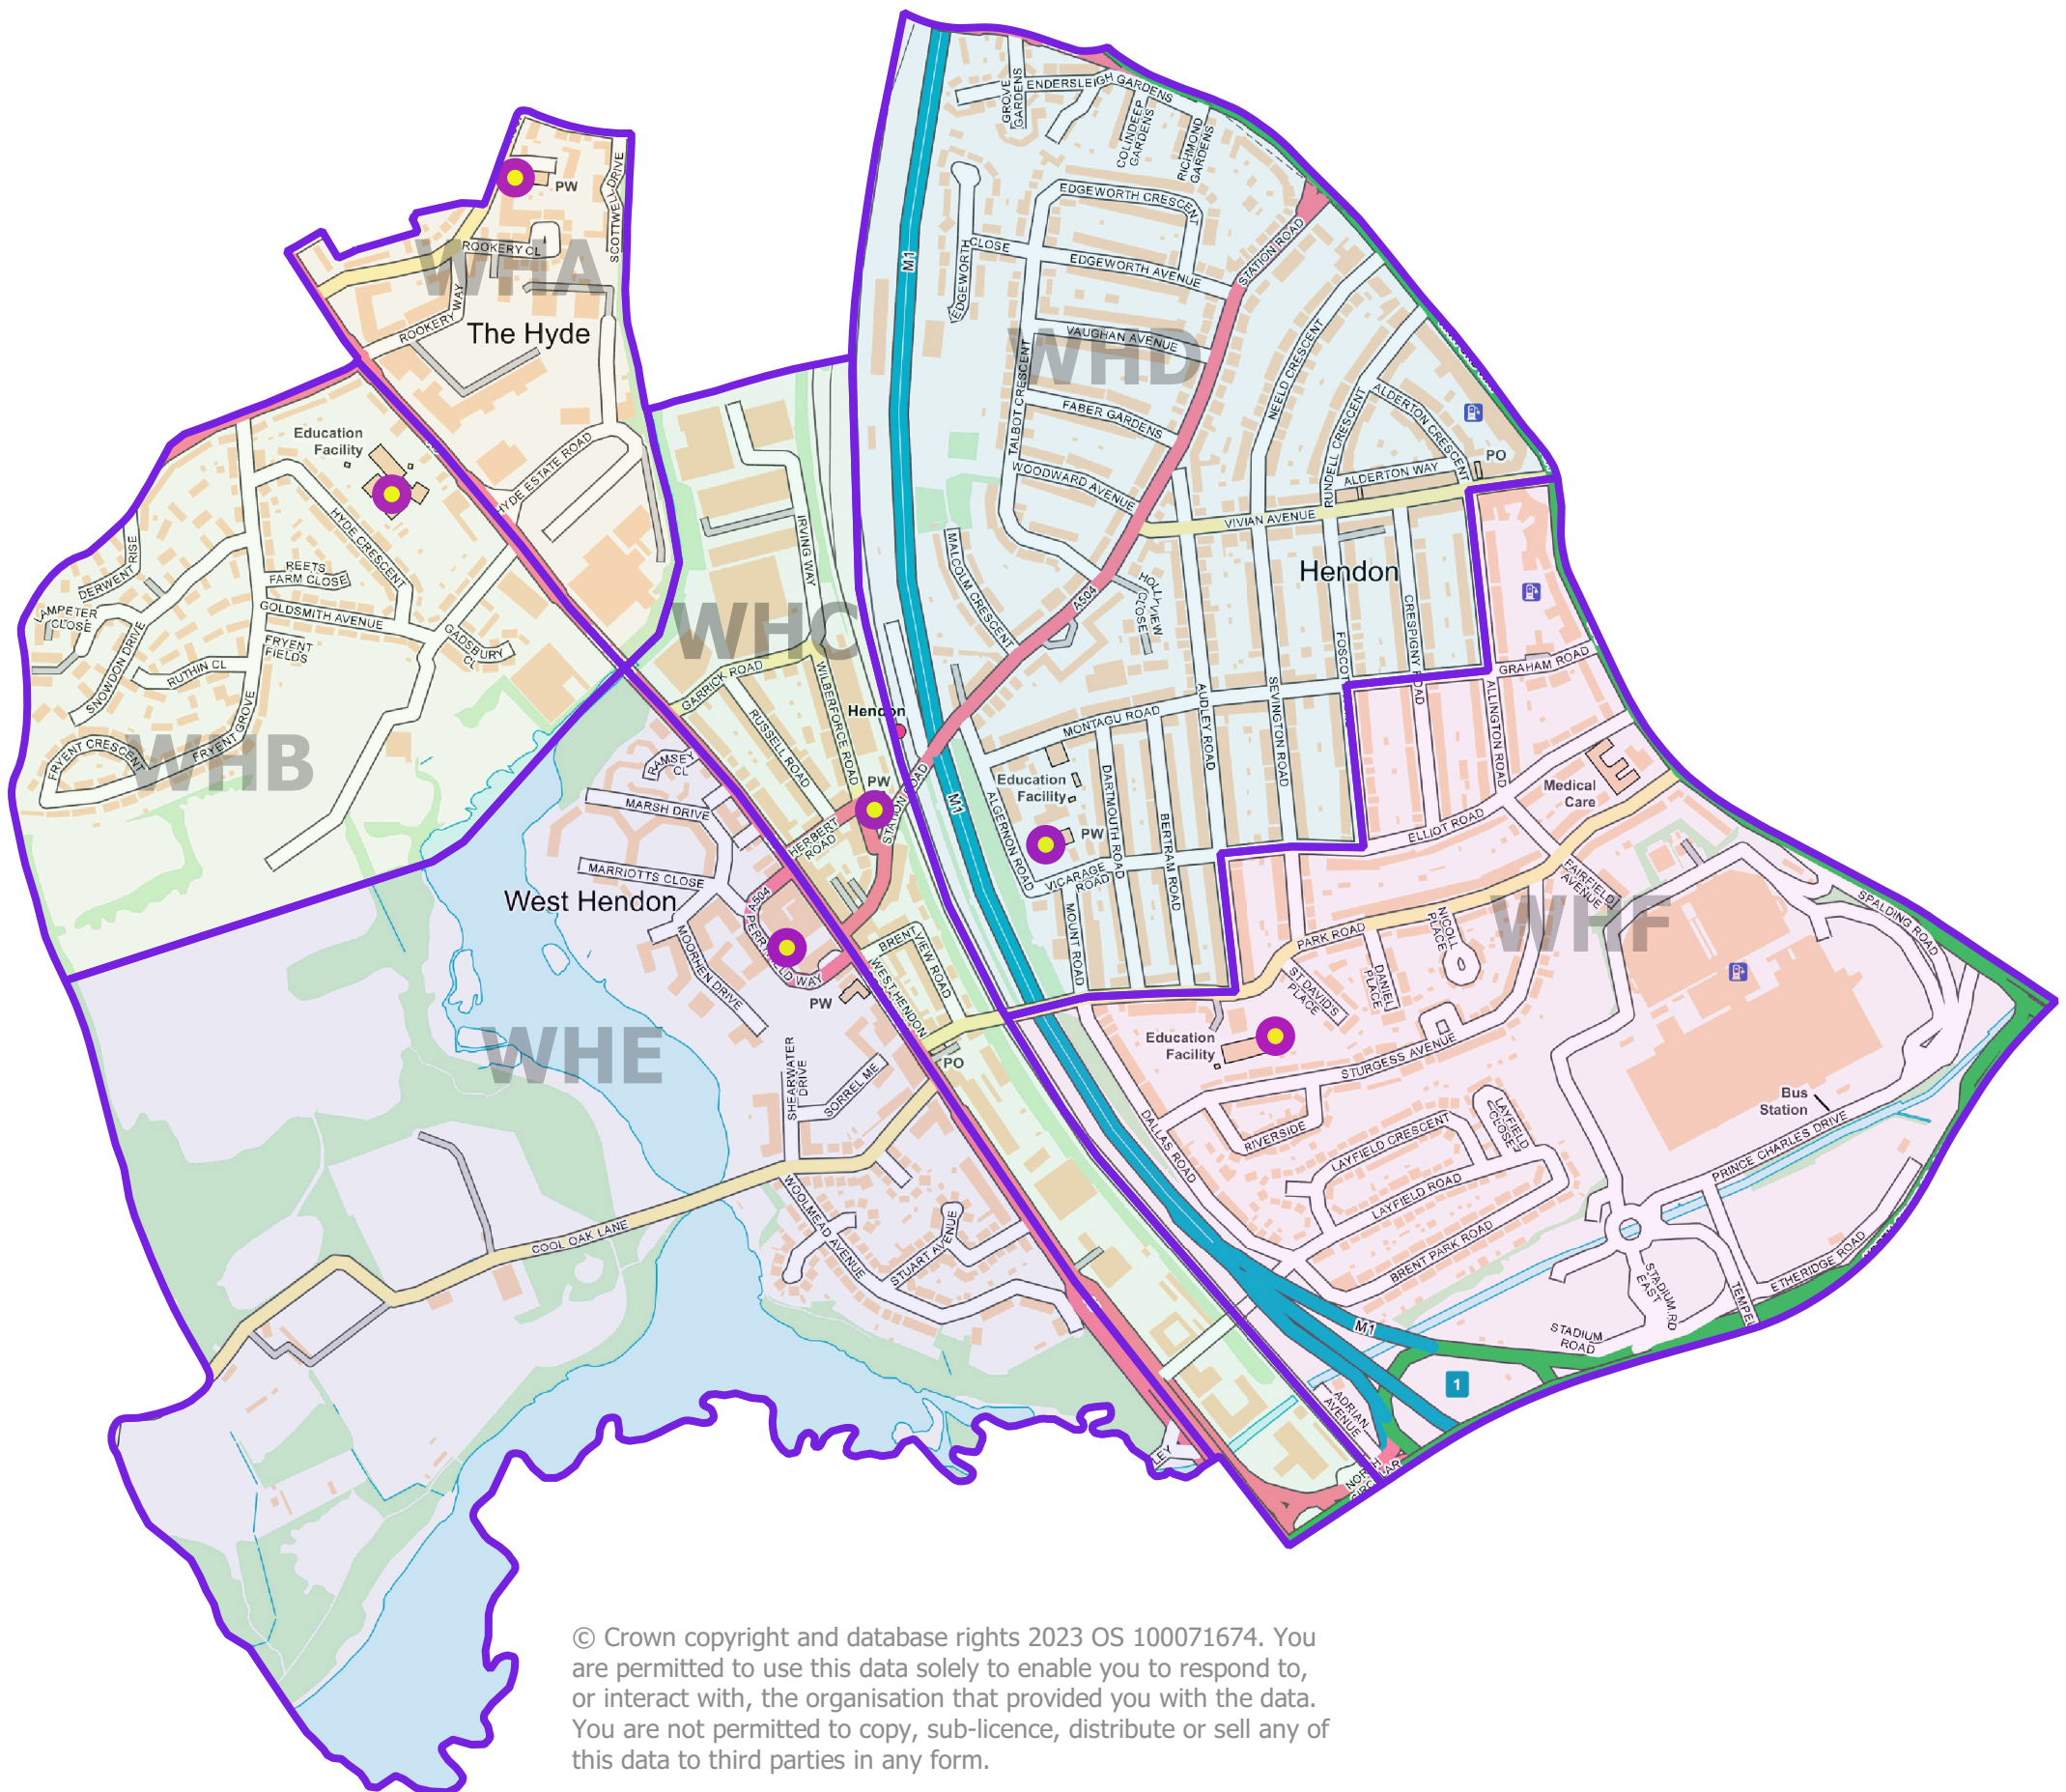

# London Borough of Barnet West Hendon Ward

## Polling Districts and Polling Places

- WHA: St Matthias Church Hall
- WHB: Children's Centre Hyde School
- WHC: West Hendon Baptist Church Hall
- WHD: Barnet Multi-Cultural Community Centre
- WHE: West Hendon Community Hub
- WHF: Parkfield Primary School